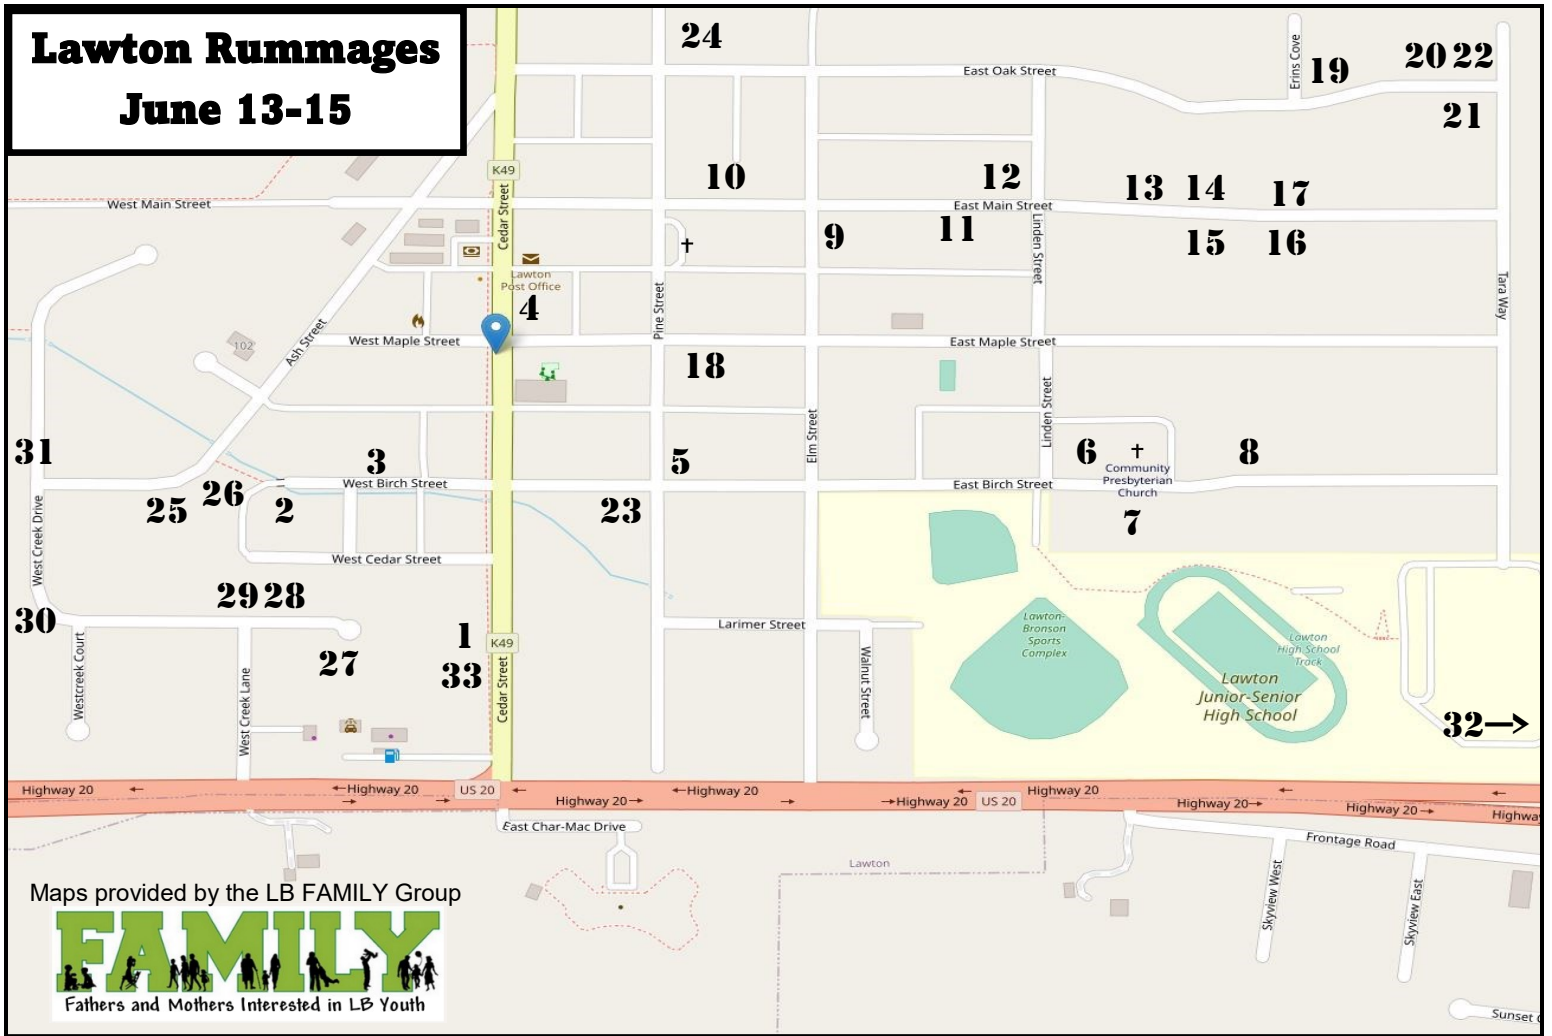

Lawton Rummages

June 13-15

Maps provided by the LB FAMILY Group

1- 99 Cedar- Multi-family- Friday 9-1, Friday 1-7pm, Saturday 8am-Noon

2- 119 W Birch- Multi-family- Friday 1-7pm, Saturday 8am-Noon

3- 106 W Birch- Multi-family- Thurs 5-7pm, Friday 9-1, Friday 1-7pm, Saturday 8am-Noon- Boys clothes newborn-5t, Girls clothes 7-14/16 lots of 10/12, Women's adult xs/s, Mens xl, Toys, books, baby gear, dresser

4- 300 Cedar- Multi-family- Thurs 5-7pm. Friday 9-1pm, Friday 1-7pm, Saturday 8am-Noon- LOTS of misc from 4 families! kids toys, household items, exercise bike, couch, small furniture, kids desk, adult clothing

5- 201 E Birch- Thurs 5-7pm, Friday 1-7pm, Saturday 8am-Noon- New KitchenAid flattop convection oven, misc household items, sketchers shoes size 7, assorted boots size 7, dad's, clothing, misc

6- 417 E Birch- Presbyterian Church Youth Group- Thurs 5-7pm, Friday 9-1, Friday 1-7pm, Saturday 8am-Noon- Youth Group serving food & drinks & HUGE Indoor (AC) rummage! Name brand kids, teen & women's clothing, Home decor, kitchen & household items, lots of wedding decor, strollers, toys, holiday items, dishes, kids books, bike, booster seat, desks, shelves, outdoor table, purses, tools, and much more.

7- 422 E Birch- Multi-family- Thurs 5-7pm, Friday 9am-1pm, Friday 1-7pm, Saturday 8am-12pm- Sm lighted glass & wood hutch, coffee table, toys, knick knacks, lots of misc stuff, holiday things, clothes, books, dishes, Tupperware